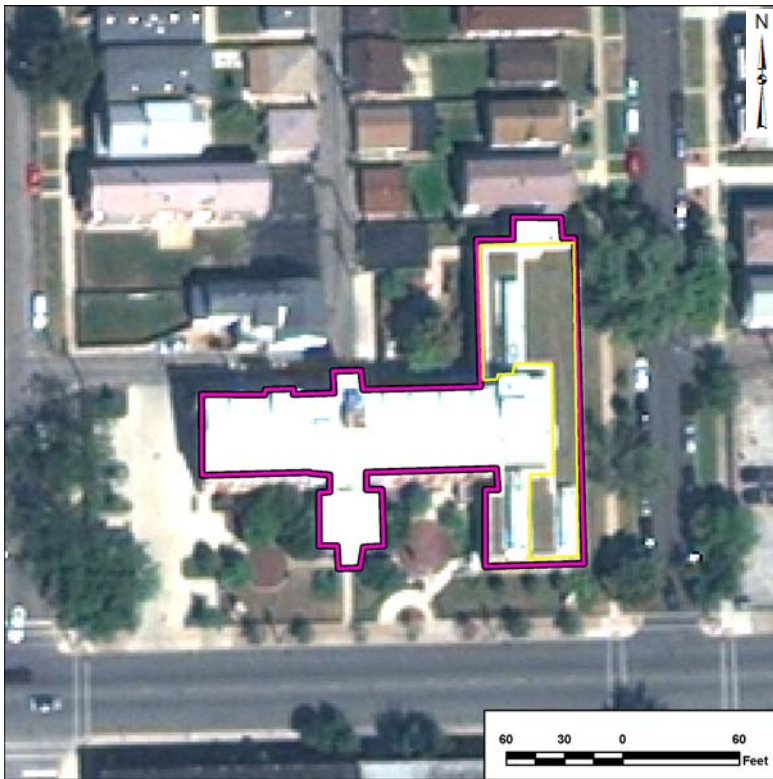

Vegetated Roof Factsheet

Address: 2916 W 47TH STREET

Location Overview Map

Image Date: August 01, 2010

Total Roof sq. ft: 16,145

Vegetated Roof sq. ft: 4,833

% Vegetated Roof sq. ft: 30