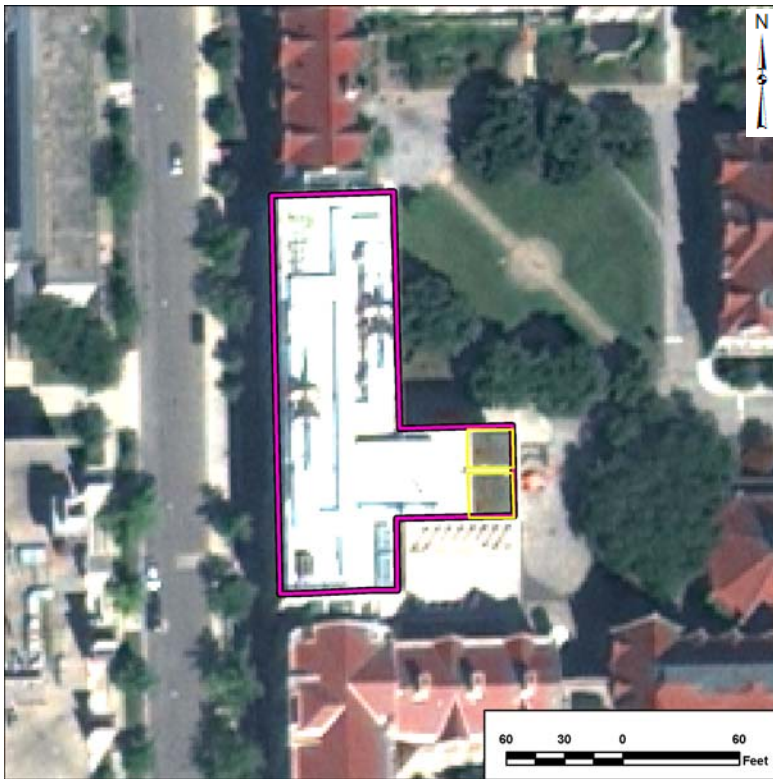

Vegetated Roof Factsheet

Address: 5735 S ELLIS AVENUE

Location Overview Map

Image Date: August 01, 2010

Total Roof sq. ft: 15,586

Vegetated Roof sq. ft: 994

% Vegetated Roof sq. ft: 6