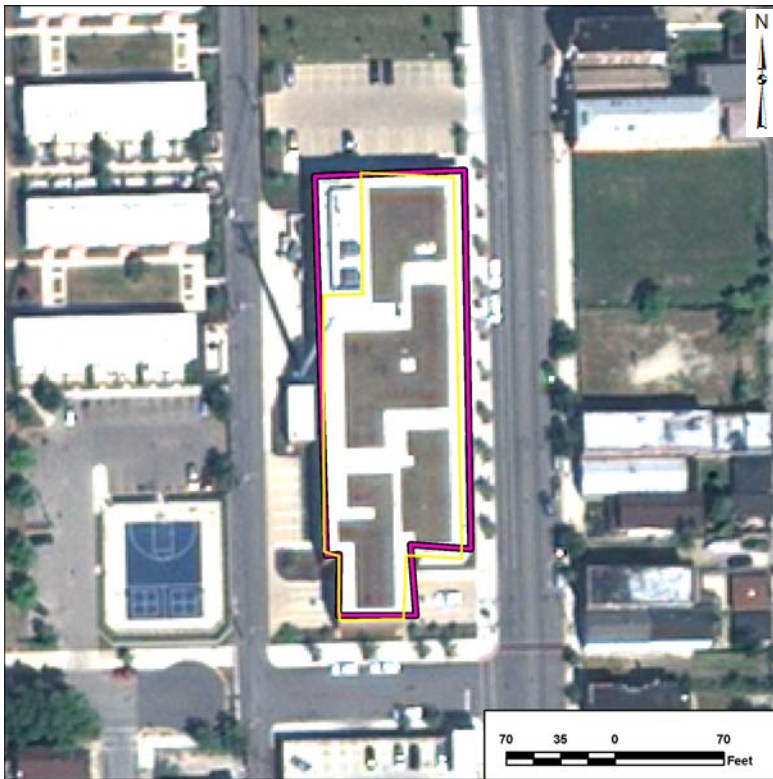

Vegetated Roof Factsheet

Address: 3120 S HALSTED STREET

Location Overview Map

Image Date: August 01, 2010

Total Roof sq. ft: 25,045

Vegetated Roof sq. ft: 21,037

% Vegetated Roof sq. ft: 84