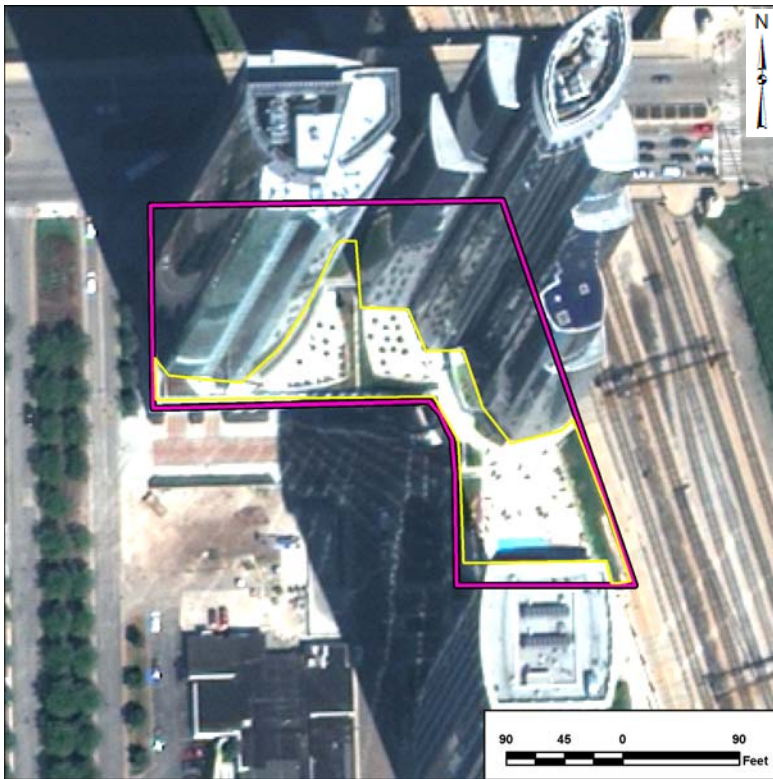

# Vegetated Roof Factsheet

Address: 1201 S PRAIRIE AVENUE

Location Overview Map

Image Date: August 01, 2010

Total Roof sq. ft: 62,907

Vegetated Roof sq. ft: 23,817

% Vegetated Roof sq. ft: 38