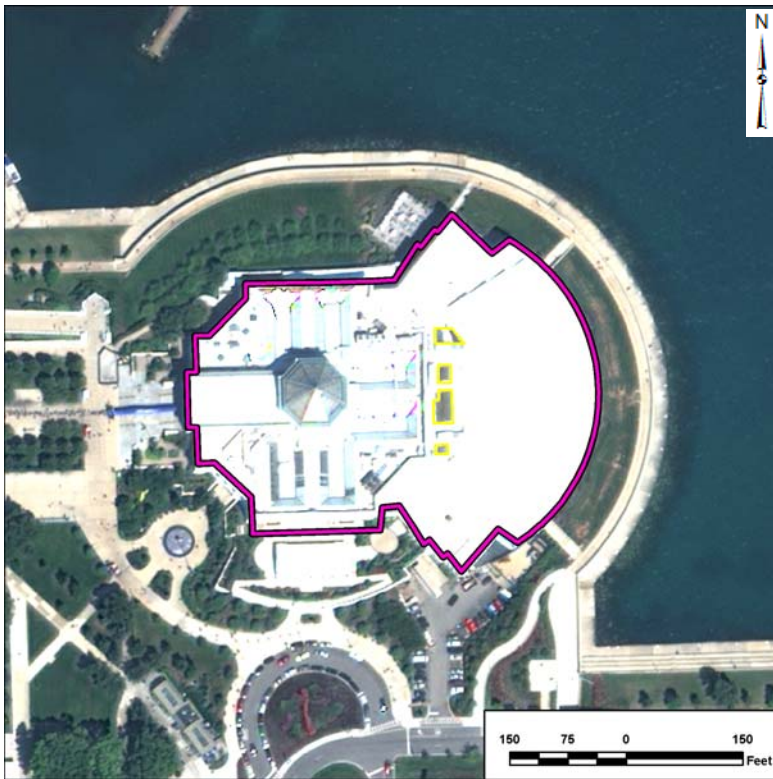

Vegetated Roof Factsheet

Address: 1200 S LAKE SHORE DRIVE

Location Overview Map

Image Date: August 01, 2010

Total Roof sq. ft: 163,433

Vegetated Roof sq. ft: 2,084

% Vegetated Roof sq. ft: 1