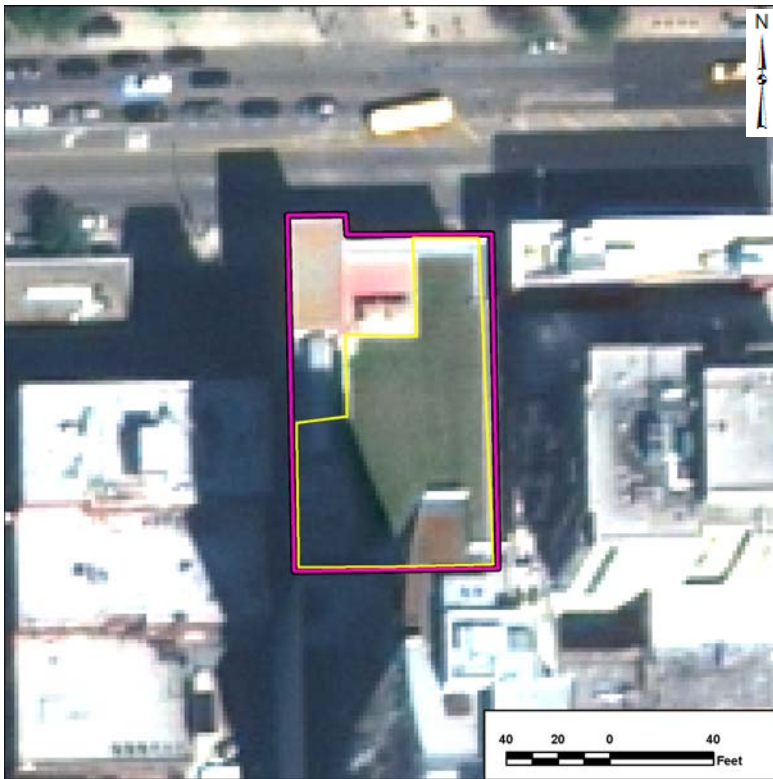

Vegetated Roof Factsheet

Address: 115 W CHICAGO AVENUE

Location Overview Map

Image Date: August 01, 2010

Total Roof sq. ft: 10,379

Vegetated Roof sq. ft: 6,925

% Vegetated Roof sq. ft: 67