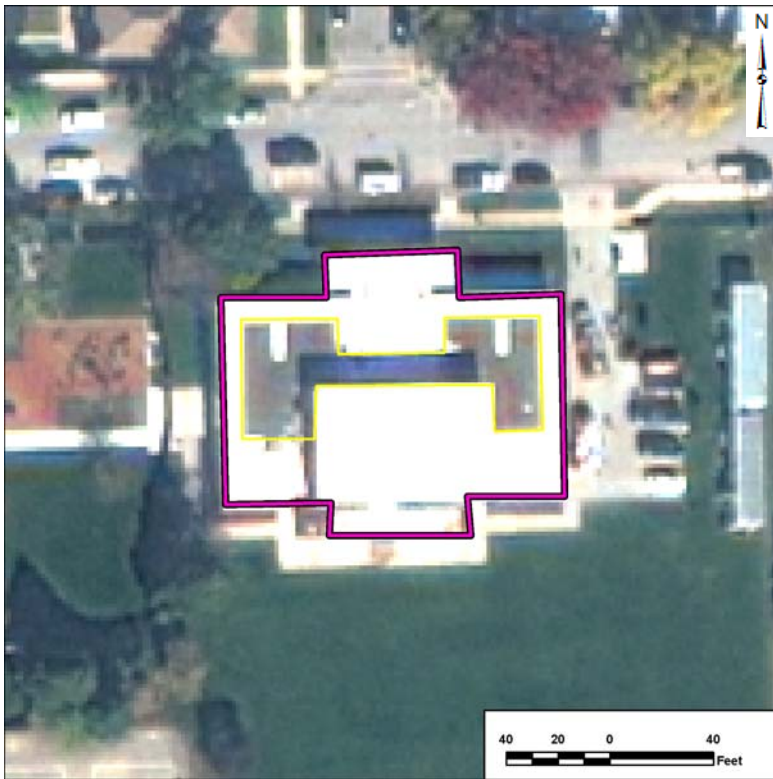

Vegetated Roof Factsheet

Address: 7001 W 59TH STREET

Location Overview Map

Image Date: October 01, 2010

Total Roof sq. ft: 11,929

Vegetated Roof sq. ft: 3,364

% Vegetated Roof sq. ft: 28