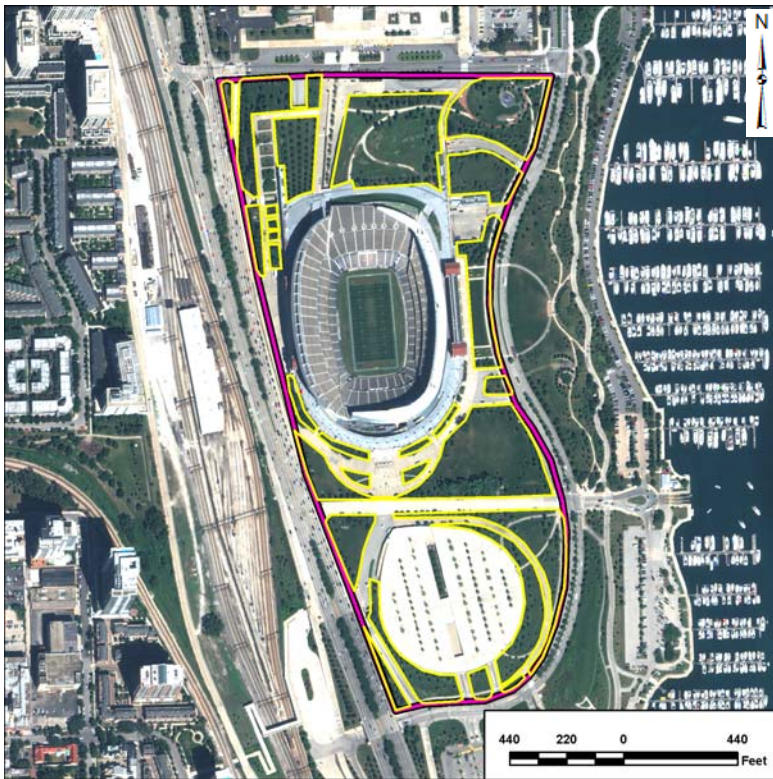

# Vegetated Roof Factsheet

Address: 1410 MUSEUM CAMPUS DRIVE

Location Overview Map

Image Date: August 01, 2010

Total Roof sq. ft: 2,223,396

Vegetated Roof sq. ft: 839,593

% Vegetated Roof sq. ft: 38